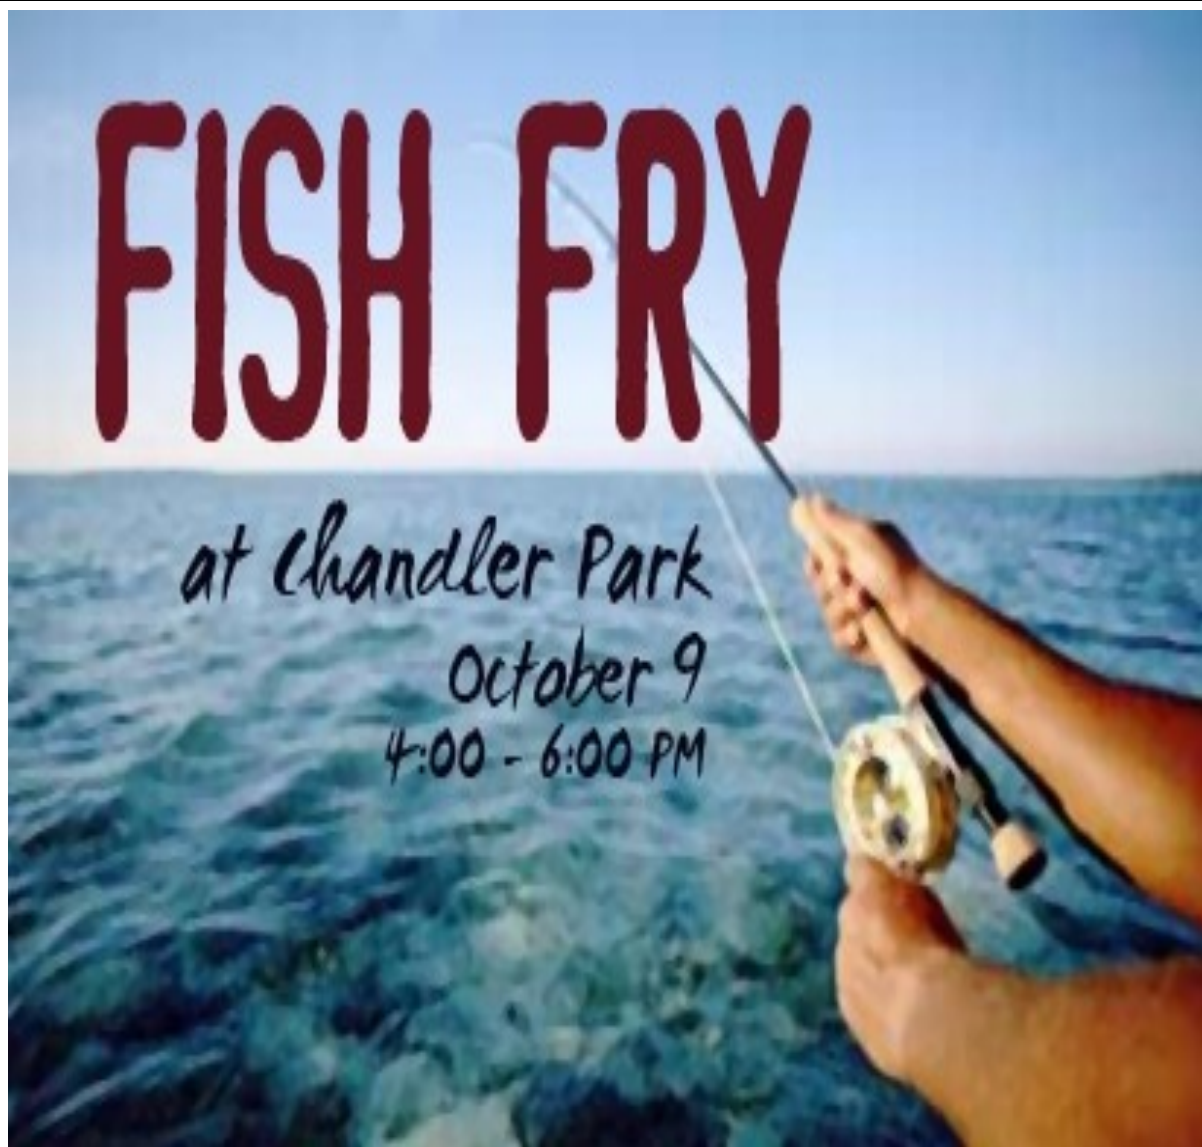

**We hope you can come and enjoy
the evening with us.**